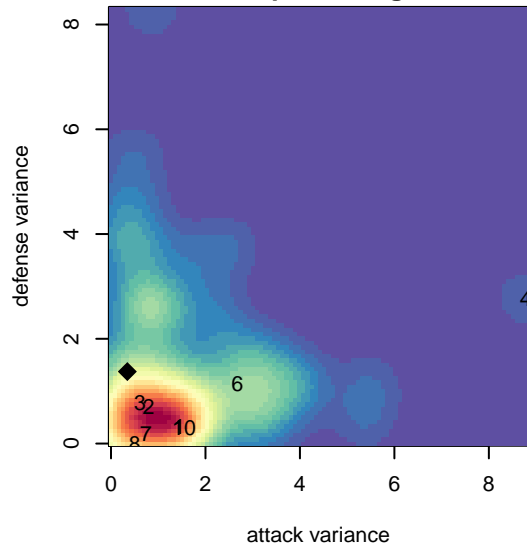

Ridgeview HS Ravens B95

, OR
 B95 total strength=1383
 attack=4.26 defense=13.36

alt names used:
 Ridgeview HS Ravens FC B95
 Ridgeview HS Ravens FC B96

Venues played:
 2014 Capital Cup BU16-19 HS Silver
 2014 Mt Hood Challenge U17-19

Ridgeview HS Ravens B95
 Dots are actual minus expected GF (blue circles) and GA (red triangles).
 Blue line is smoothed change in attack strength. Red is smoothed change in defense strength.

attack and defense variance (black dot)
relative to other teams
and top 10 in region

Performance relative to 13 month average

Distribution of opponents
 Red = Lose zone, Blue = Win zone, Green = Even
 Black line separates win/lose zones

lot. A=Neither has attack advantage, B=Opponent has both attack and defense advantage, C=Opponent has both attack and defense disadvantage, D=Both have