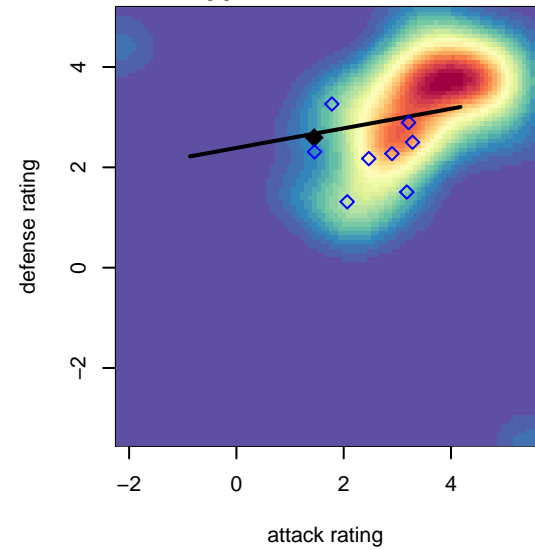

Ridgeview HS Ravens B95

, OR
 B95 total strength=1383
 attack=4.26 defense=13.36

alt names used:
 Ridgeview HS Ravens FC B95
 Ridgeview HS Ravens FC B96

Venues played:
 2014 Capital Cup BU16-19 HS Silver
 2014 Mt Hood Challenge U17-19

Ridgeview HS Ravens B95
 Dots are actual minus expected GF (blue circles) and GA (red triangles).
 Blue line is smoothed change in attack strength. Red is smoothed change in defense strength.

attack and defense variance (black dot)
relative to other teams
and top 10 in region

attack and defense rating
relative to others at age
and all opponents in last 13 months

attack and defense rating
relative to others at age
and all opponents in last 13 months

Performance relative to 13 month average

Performance relative to 13 month average

Distribution of opponents
 Red = Lose zone, Blue = Win zone, Green = Even
 Black line separates win/lose zones

lot. A=Neither has attack advantage, B=Opponent has both attack and defense advantage, C=Opponent has both attack and defense disadvantage, D=Both have