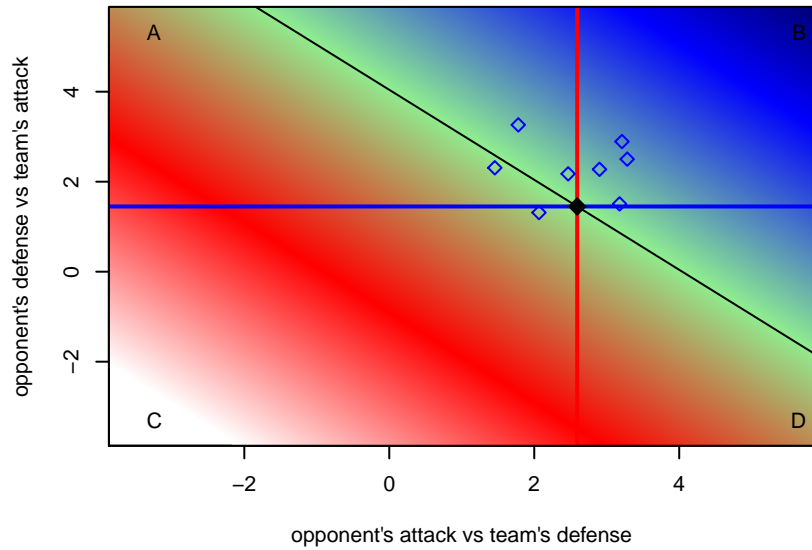

Ridgeview HS Ravens B95
 Dots are actual minus expected GF (blue circles) and GA (red triangles).
 Blue line is smoothed change in attack strength. Red is smoothed change in defense strength.

attack and defense variance (black dot)
relative to other teams
and top 10 in region

attack and defense rating
relative to others at age
and all opponents in last 13 months

attack and defense rating
relative to others at age
and all opponents in last 13 months

Performance relative to 13 month average

Performance relative to 13 month average

Distribution of opponents
 Red = Lose zone, Blue = Win zone, Green = Even
 Black line separates win/lose zones

lot. A=Neither has attack advantage, B=Opponent has both attack and defense advantage, C=Opponent has both attack and defense disadvantage, D=Both have