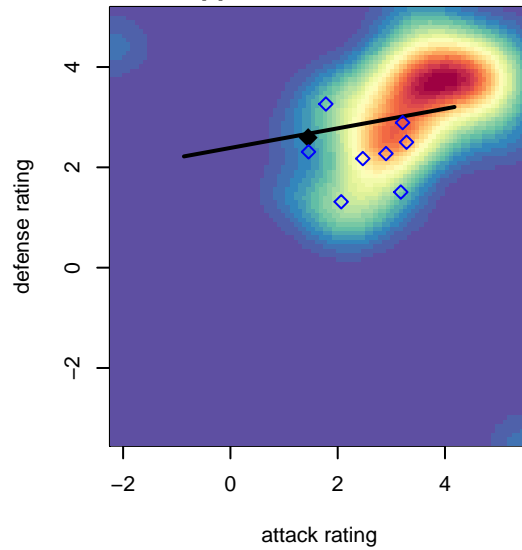

attack and defense rating
relative to others at age
and all opponents in last 13 months